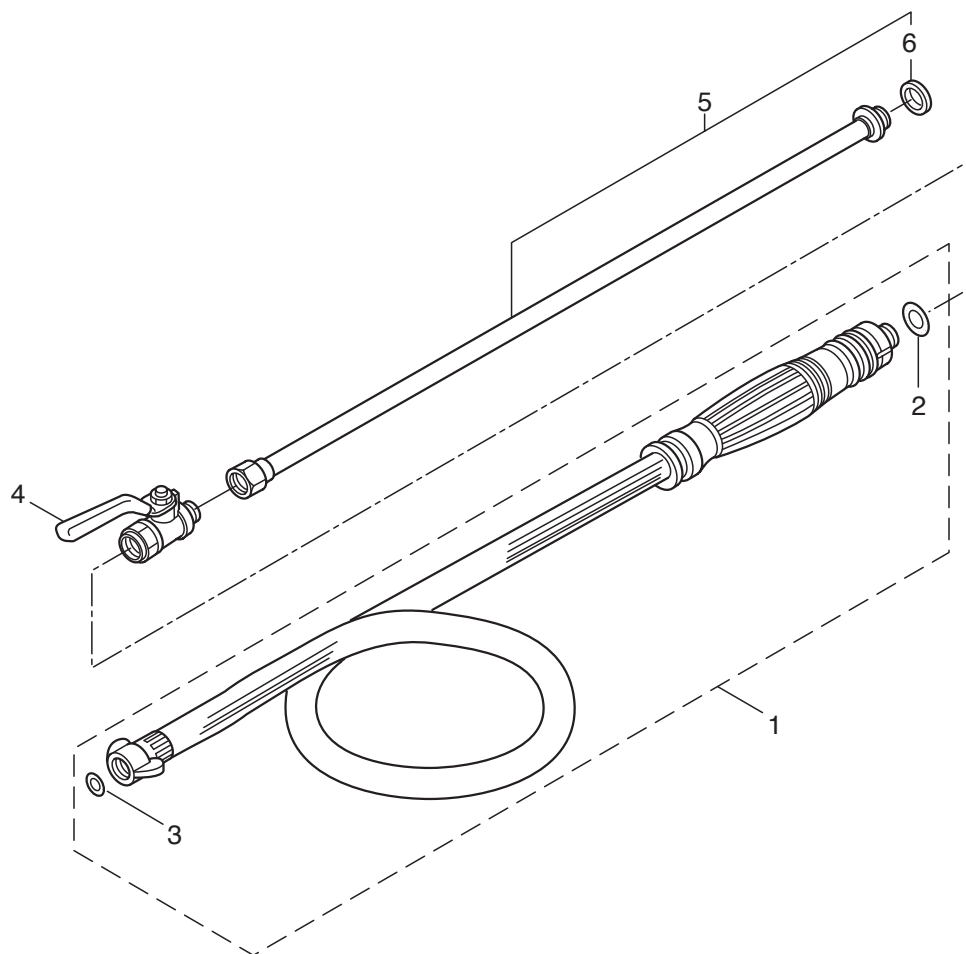

7. MS0735W
ACCESSORIES

Ref. No.	Part No.	Part Name	Q'ty	Remarks
7-1	118267	Hose Ass'y	1	7.5X1300 Incl.2,3
7-2	013572	Packing	1	11.5X16XT1.5
7-3	074369	Packing	1	7X11.5X1.5T
7-4	105891	Ball Cook	1	PF1/4XPF1/4
7-5	124040	Nozzle Pipe Ass'y	1	G1/4 8-680 Incl.6
7-6	112850	Packing	1	11.5X15.5XT1.5
7-7	117958	Wide Nozzle Ass'y	1	NH-V-2M-2-D5 Incl.8~11
7-8	103170	Nozzle Pipe	1	H-606
7-9	103171	Packing	2	H-704
7-10	118266	Nozzle Plate	2	NN-D-5
7-11	103173	Cap	2	
7-12	126287	Instruction Manual	1	MS0753W