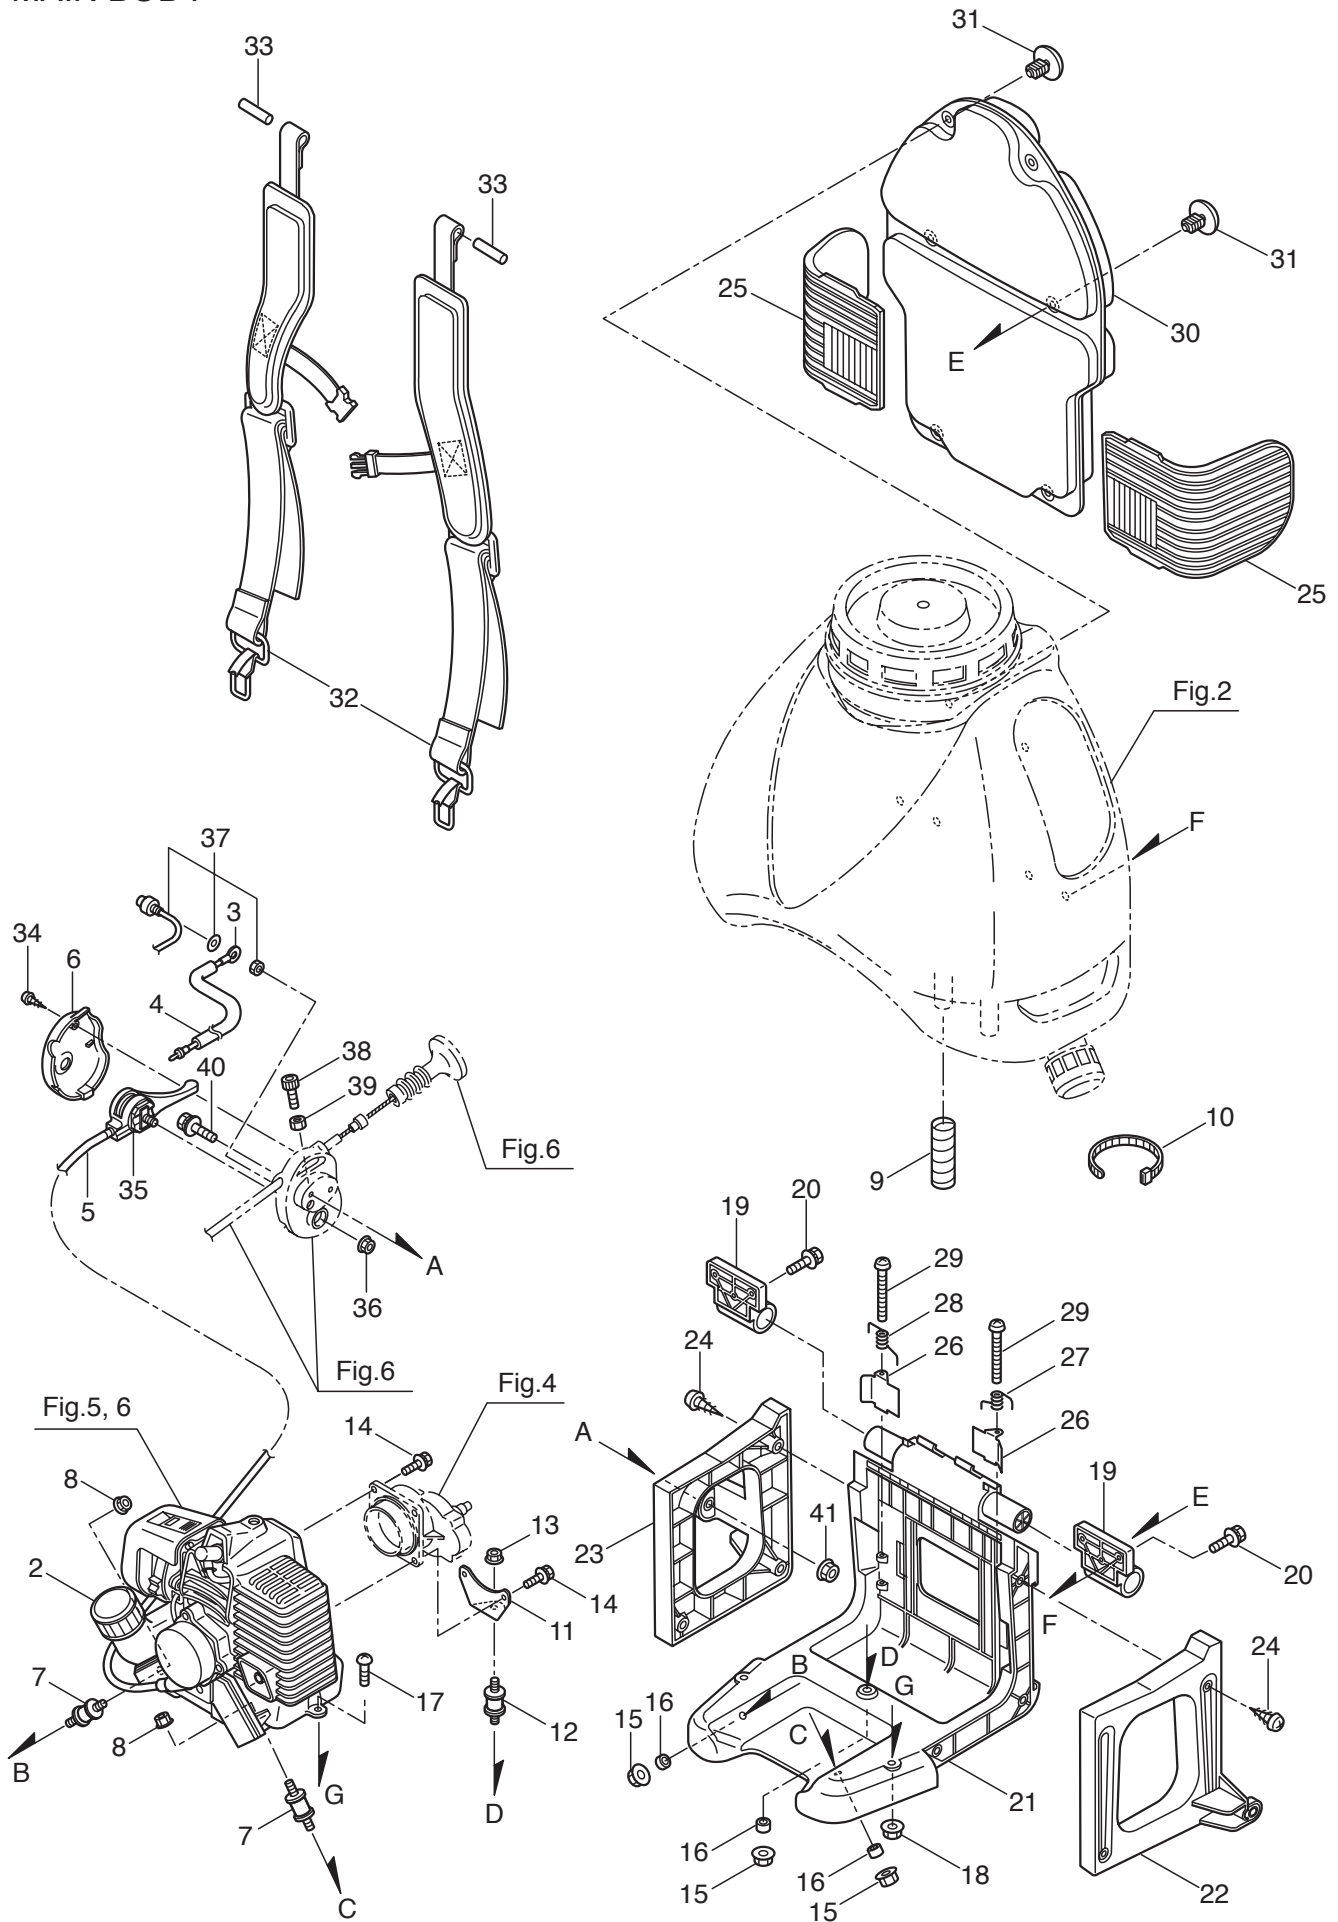

PARTS LIST

MS0735W

CONTENTS

1. MAIN BODY	1 ~ 2
2. CHEMICAL TANK	3 ~ 4
3. POWER SPRAYER.....	5 ~ 8
4. REDUCTION GEAR.....	9 ~ 10
5. ENGINE.....	11 ~ 14
6. CARBURETOR, RECOIL STARTER	15 ~ 18
7. ACCESSORIES	19 ~ 20

2006. 04.

MARUYAMA

P/N 522152

1. MS0735W
MAIN BODY

Ref. No.	Part No.	Part Name	Q'ty	Remarks
1-1	354922	MS0735W	1	
1-2	858086	Engine	1	BE230P/49
1-3	114896	Earth Cord	1	AV0.5X320L M8
1-4	114901	Vinyl Hose	1	8X9X220
1-5	282365	Throttle Cable	1	
1-6	125045	Throttle Cover	1	
1-7	220212	Buffer	2	2-M6 (18)X22L
1-8	100420	Nut	2	M6
1-9	126069	Coil Tube	1	9X11X60L P-9
1-10	104343	Band	1	CV-200
1-11	125803	Stay	1	
1-12	220212	Buffer	1	2-M6 (18)X22L
1-13	100420	Nut	1	M6
1-14	092548	Bolt	4	M5X15
1-15	125277	Nut	3	
1-16	125053	Collar	3	#6X5
1-17	083445	Screw	2	M6X16
1-18	100420	Nut	2	M6
1-19	125699	Bracket	2	10B5/10
1-20	123951	Bolt	4	M6X16
1-21	125701	Base	1	10B5/10
1-22	125703	Stay(R)	1	10B5/10
1-23	125705	Stay(L)	1	10B5/10
1-24	089538	Tapping Screw	6	M5X25
1-25	125707	Cushion Pad	2	
1-26	125709	Stopper	2	
1-27	125710	Spring A	1	
1-28	125808	Spring B	1	
1-29	126080	Screw	2	M4X55
1-30	125713	Cushion Pad	1	10B5/10
1-31	125068	Fastener	6	
1-32	125714	Knapsack Band	1	
1-33	125717	Shaft	2	
1-34	082684	Screw	1	M3X16
1-35	115148	Throttle Lever	1	
1-36	103549	Nut	1	M5
1-37	114895	Stop Button	1	AV0.5X320L
1-38	087782	Cap Screw	1	M5X16
1-39	126081	Nut	1	M5
1-40	092556	Bolt	2	M6X30
1-41	100420	Nut	2	M6

3. MS0753W POWER SPRAYER

1 — 2~53, 4-1~4-9

Ref. No.	Part No.	Part Name	Q'ty	Remarks
3-46	122175	Hose Ass'y	1	Incl.47
3-47	122177	Tube	1	15.2X19.5X120
3-48	103033	Band	2	150-05-00
3-49	126066	Hose Ass'y	1	Incl.50
3-50	118337	Tube	1	15X19.5X180
3-51	103033	Band	2	150-05-00
3-52	125690	Cap	1	
3-53	043972	Band	1	125-06-00