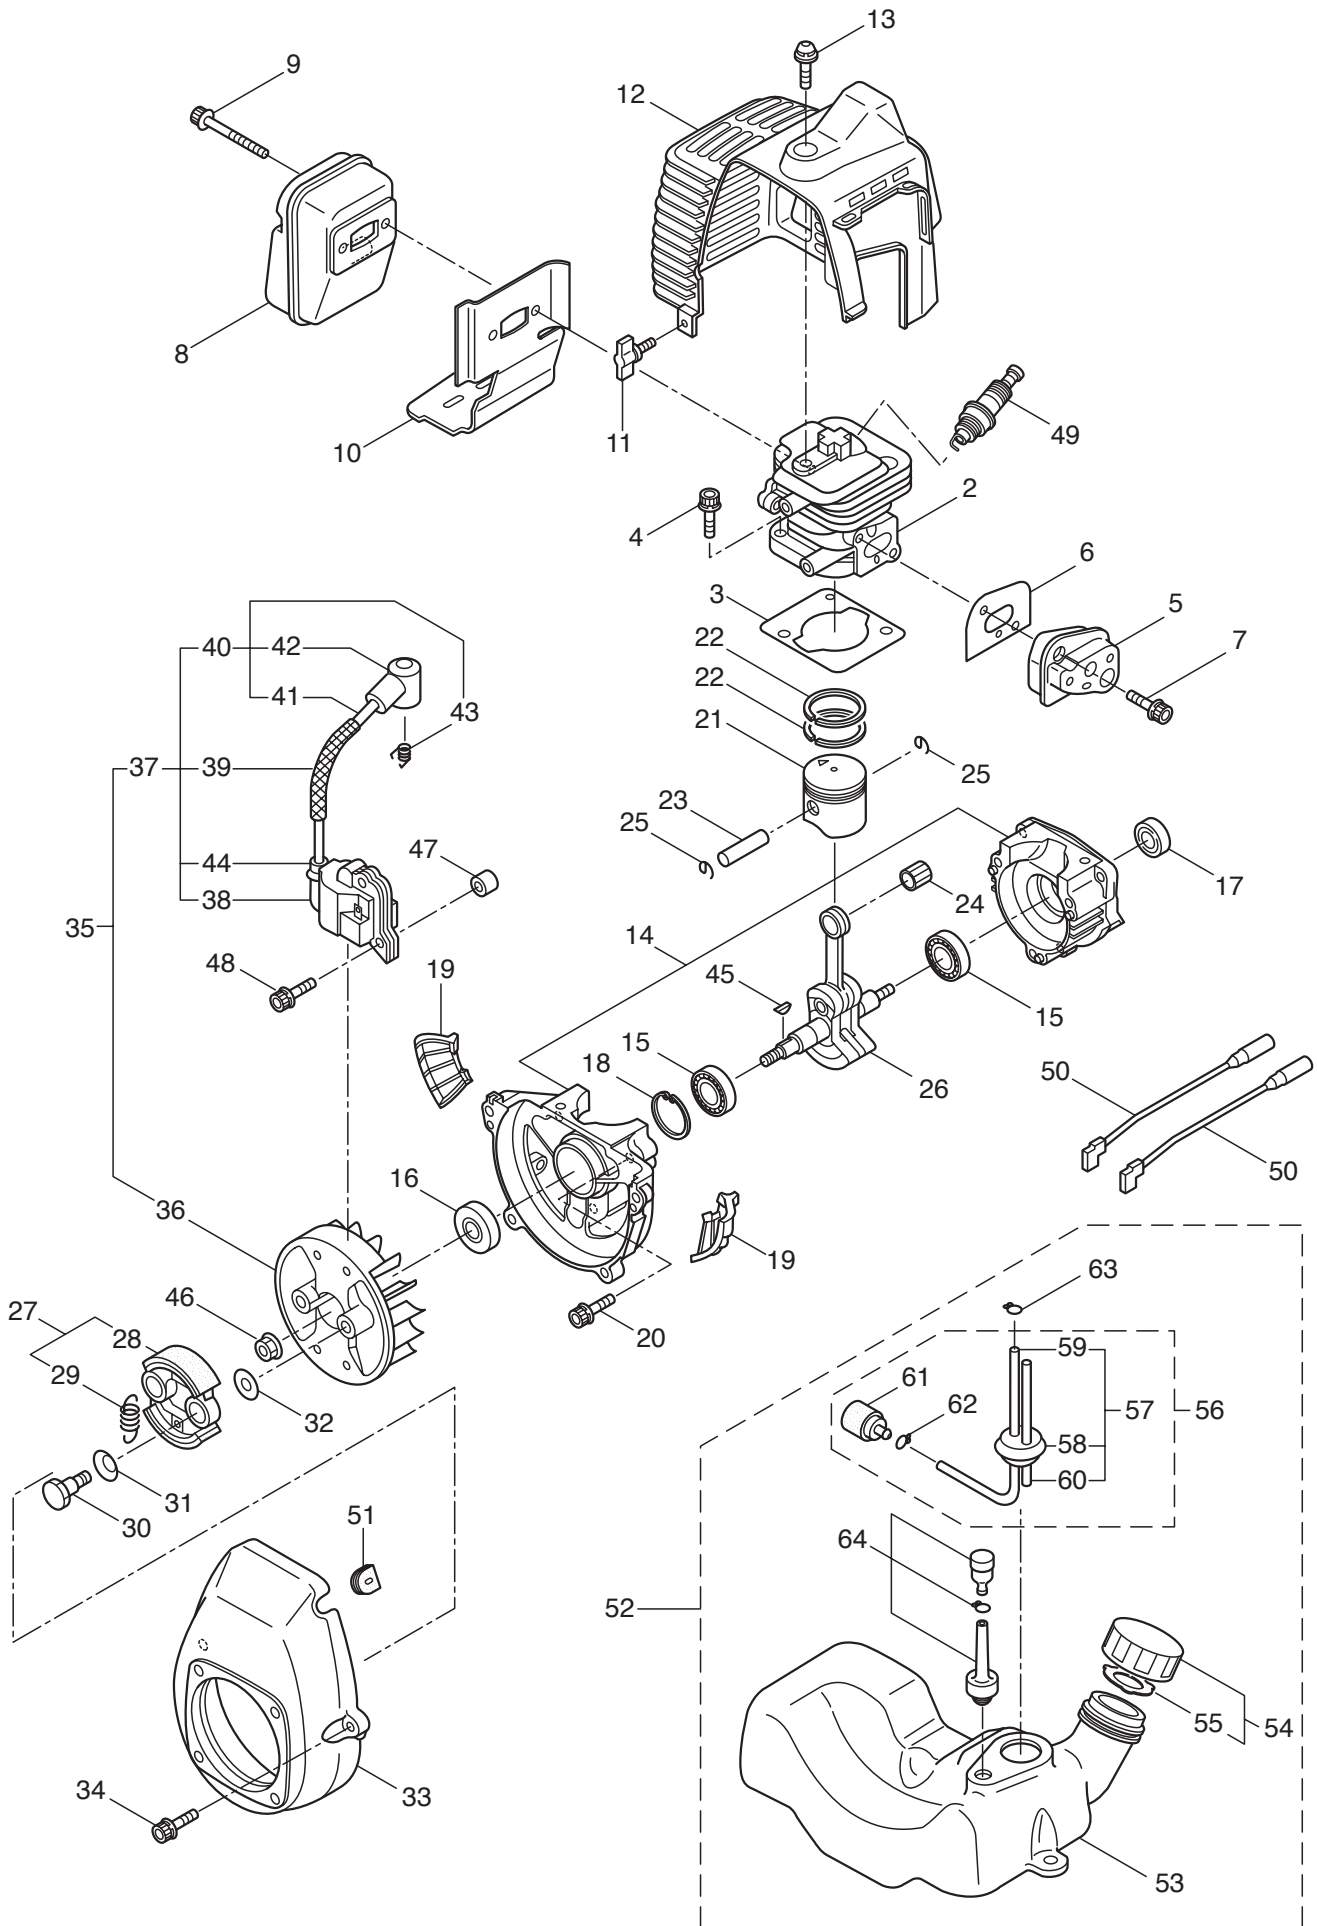

5. MS0735W
ENGINE

Ref. No.	Part No.	Part Name	Q'ty	Remarks
5-46	261417	Nut, Rotor	1	M8
5-47	268380	Spacer	2	
5-48	261256	Cap Screw	2	M4X25
5-49	261200	Spark Plug	1	BPM6Y
5-50	267492	Lead	2	130L
5-51	261202	Grommet	1	
5-52	125696	Fuel Tank Ass'y	1	Incl.53~64
5-53	125697	Fuel Tank	1	
5-54	261584	Fuel Tank Cap Ass'y	1	Incl.55
5-55	261105	Gasket	1	
5-56	265952	Fuel Pipe Pick-up Ass'y	1	Incl.57~62
5-57	265867	Fuel Pipe Ass'y	1	Incl.58~60
5-58	265869	Grommet	1	
5-59	261690	Fuel Pipe	1	160L
5-60	263038	Return Pipe	1	3X6X85
5-61	264653	Filter Ass'y	1	125-552
5-62	261117	Clip	1	
5-63	261117	Clip	1	
5-64	261696	Breather Ass'y	1