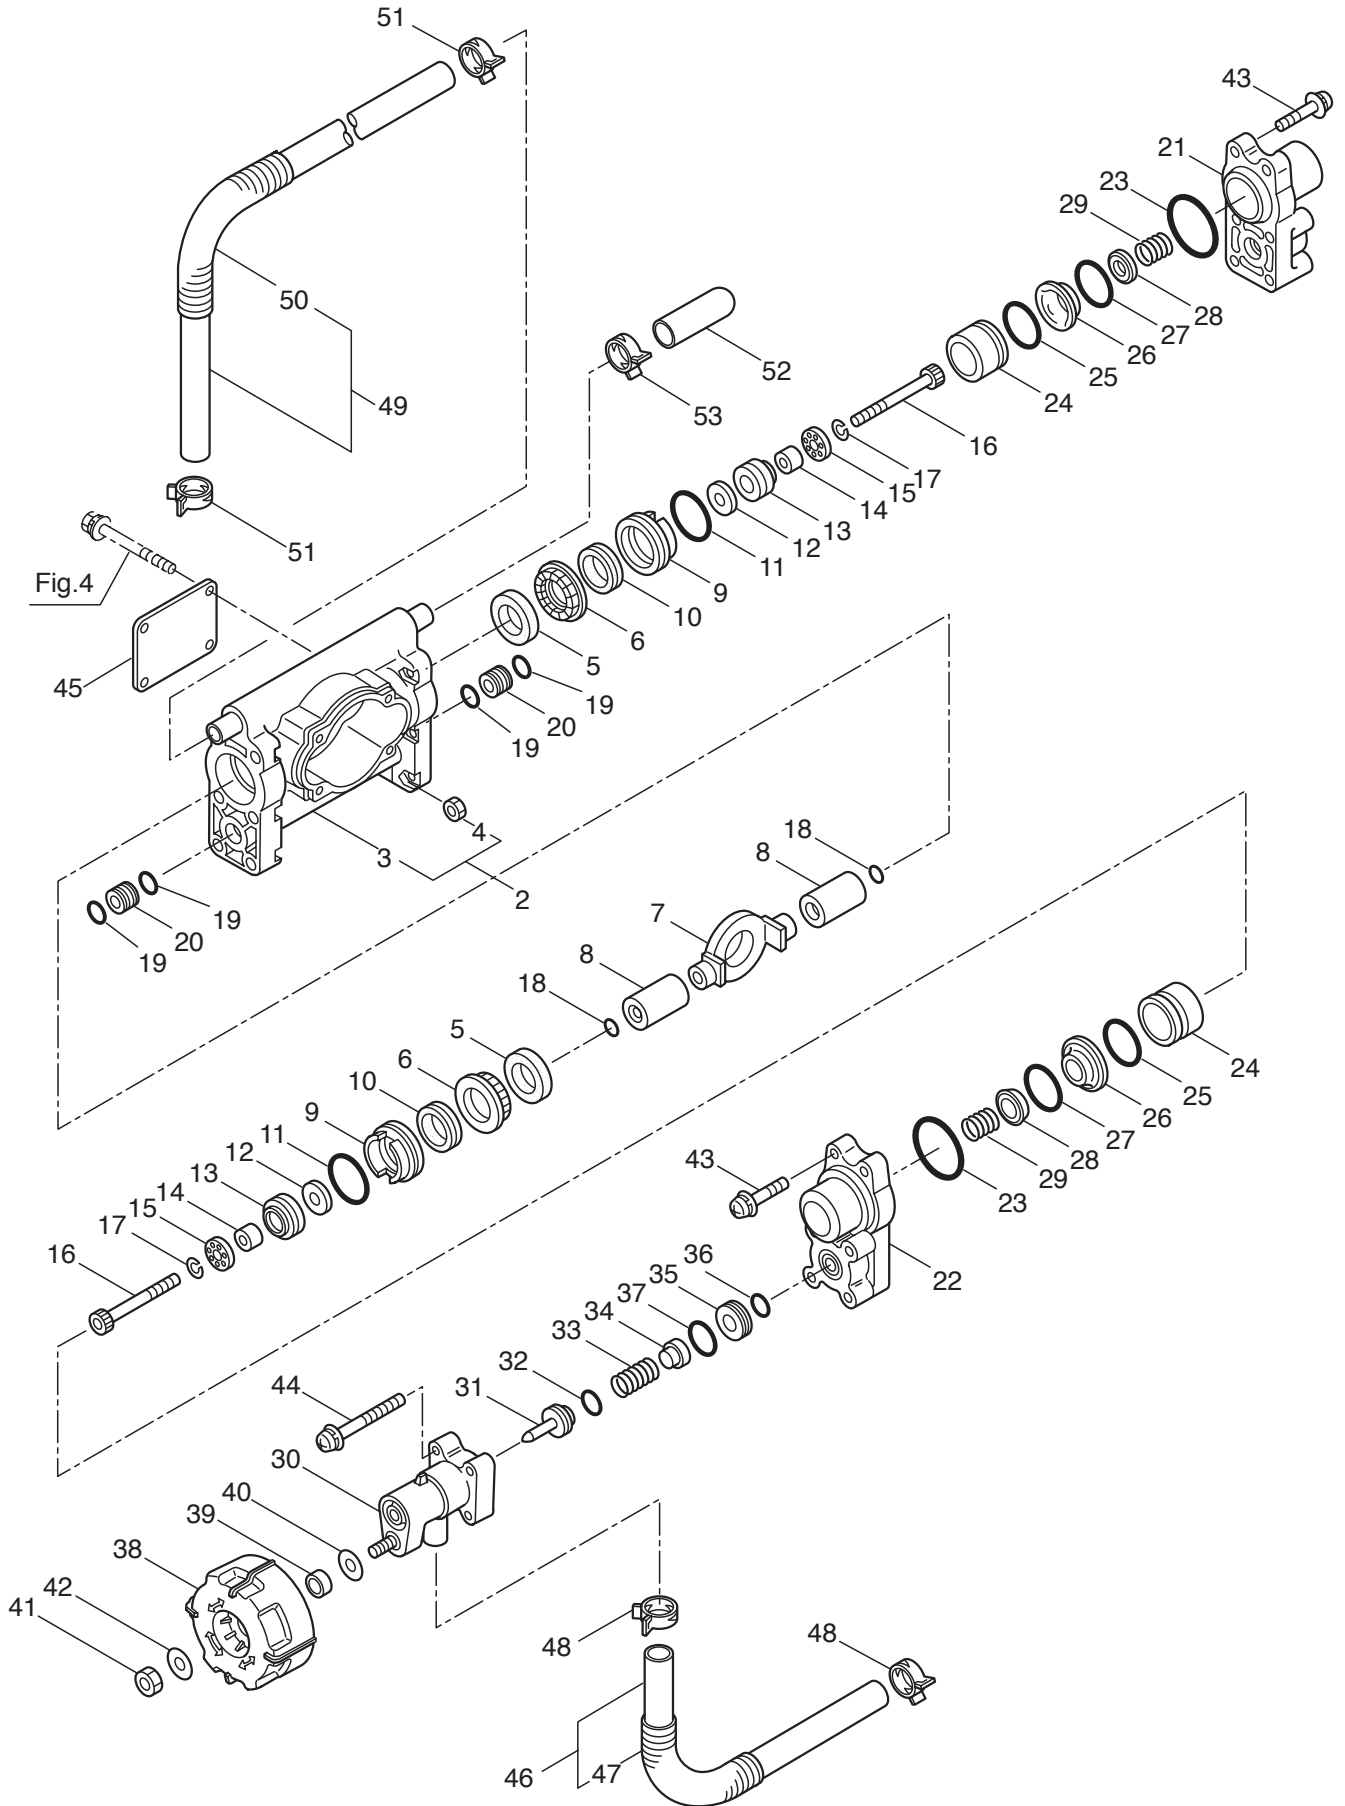

3. MS0753W
POWER SPRAYER

1— 2~53, 4-1~4-9

Ref. No.	Part No.	Part Name	Q'ty	Remarks
3-1	126278	Pump Ass'y	1	Incl.2~53,4-1~4-9
3-2	125673	Crankcase Ass'y	1	MS059 Incl.3,4
3-3	125674	Crankcase	1	MS059
3-4	081238	Nut	12	M5X0.8
3-5	102683	Oil Seal	1	G16244
3-6	106190	Collar	2	
3-7	121179	Connecting Rod	1	
3-8	125680	Sleeve	2	16X32
3-9	102358	Seal Retainer	2	
3-10	112252	Packing	2	
3-11	013977	O-Ring	2	S26
3-12	043426	Suction Valve Seat	2	5X17X2.8
3-13	100441	Piston Packing	2	20.5
3-14	023357	Suction Valve Collar	2	5X8X10
3-15	022023	Suction Valve Stopper	2	5X16X3
3-16	125681	Bolt	2	M5X50X22
3-17	015848	Spring Washer	2	M5
3-18	021549	O-Ring	2	P5
3-19	014175	O-Ring	4	P9
3-20	100554	Spacer pipe	2	6X12X10
3-21	103128	Cylinder Head(A)	1	
3-22	102634	Cylinder Head(B)	1	
3-23	013983	O-Ring	2	S31.5
3-24	125682	Cylinder Pipe	2	20X26X22
3-25	023172	O-Ring	2	P22
3-26	125683	Valve Seat	2	
3-27	103575	O-Ring	2	23X1.5
3-28	043723	Discharge Valve	2	16X1.5
3-29	043360	Discharge Valve Spring	2	
3-30	103132	Spring Case	1	
3-31	121618	Spring Retainer	1	
3-32	011682	O-Ring	1	P10
3-33	121620	Compression Coil Spring	1	
3-34	121619	Discharge Valve	1	
3-35	103746	Valve Seat	1	
3-36	011343	O-Ring	1	P10A
3-37	011346	O-Ring	1	P14
3-38	107198	Handle	1	
3-39	103270	Collar	1	8X10X5.3
3-40	020012	Washer	5	8.5X14XT0.5
3-41	081039	Nut	1	M8
3-42	014065	Washer	1	M8
3-43	121956	Screw	8	M5X32(SMK)
3-44	816036	Screw	4	M5X60(SMK)
3-45	125801	Plate	1