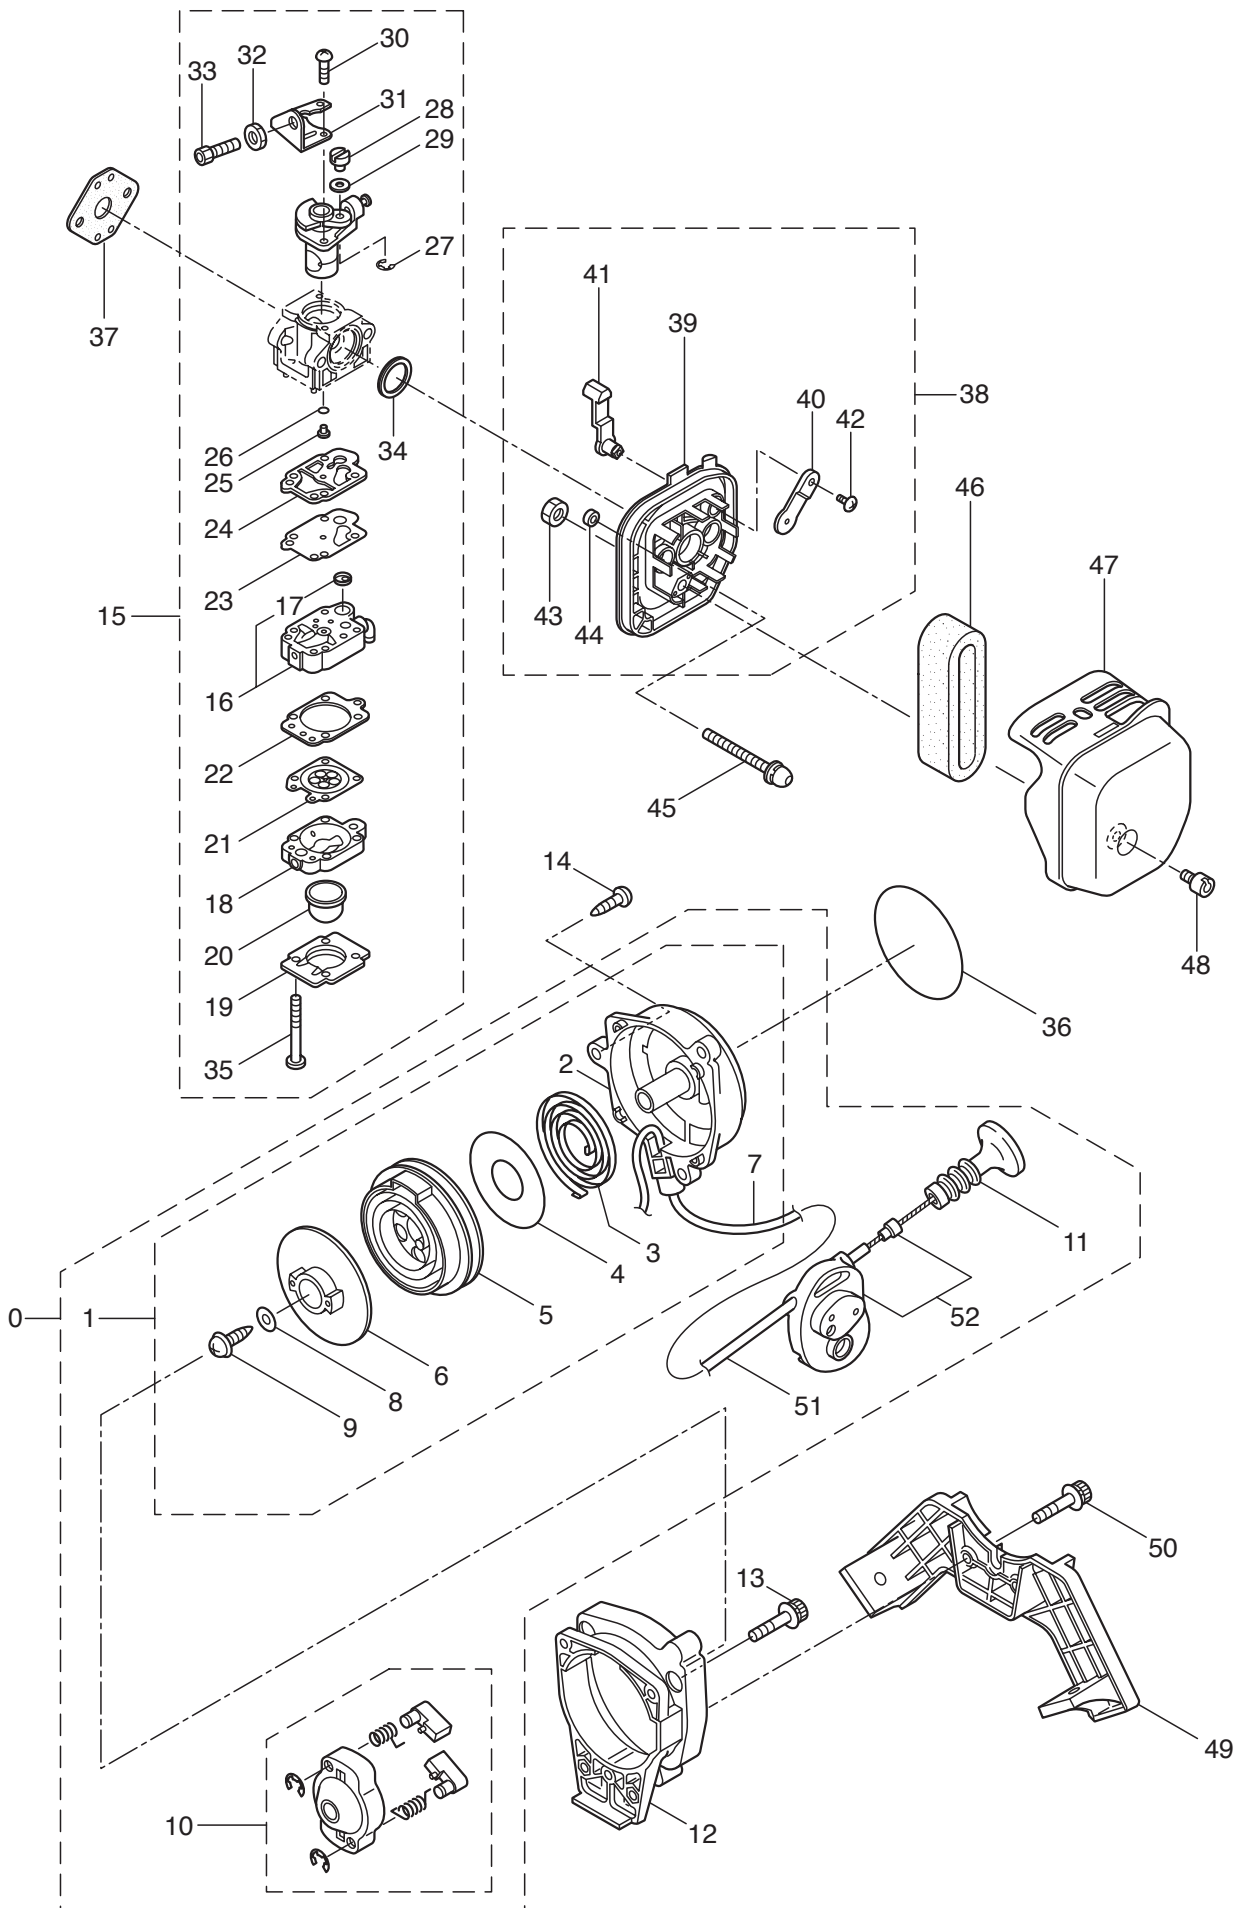

6. MS0735W
CARBURETOR, RECOIL STARTER

Ref. No.	Part No.	Part Name	Q'ty	Remarks
6-45	261814	Cap Screw	2	M5X50
6-46	269030	Element	1	HR-50
6-47	269580	Air Creaner Cover	1	MARUYAMA
6-48	264022	Knob	1	
6-49	269212	Bracket	1	
6-50	261607	Cap Screw	2	M5X16
6-51	125800	Pipe	1	8X10X390
6-52	125231	Throttle Case Ass'y	1