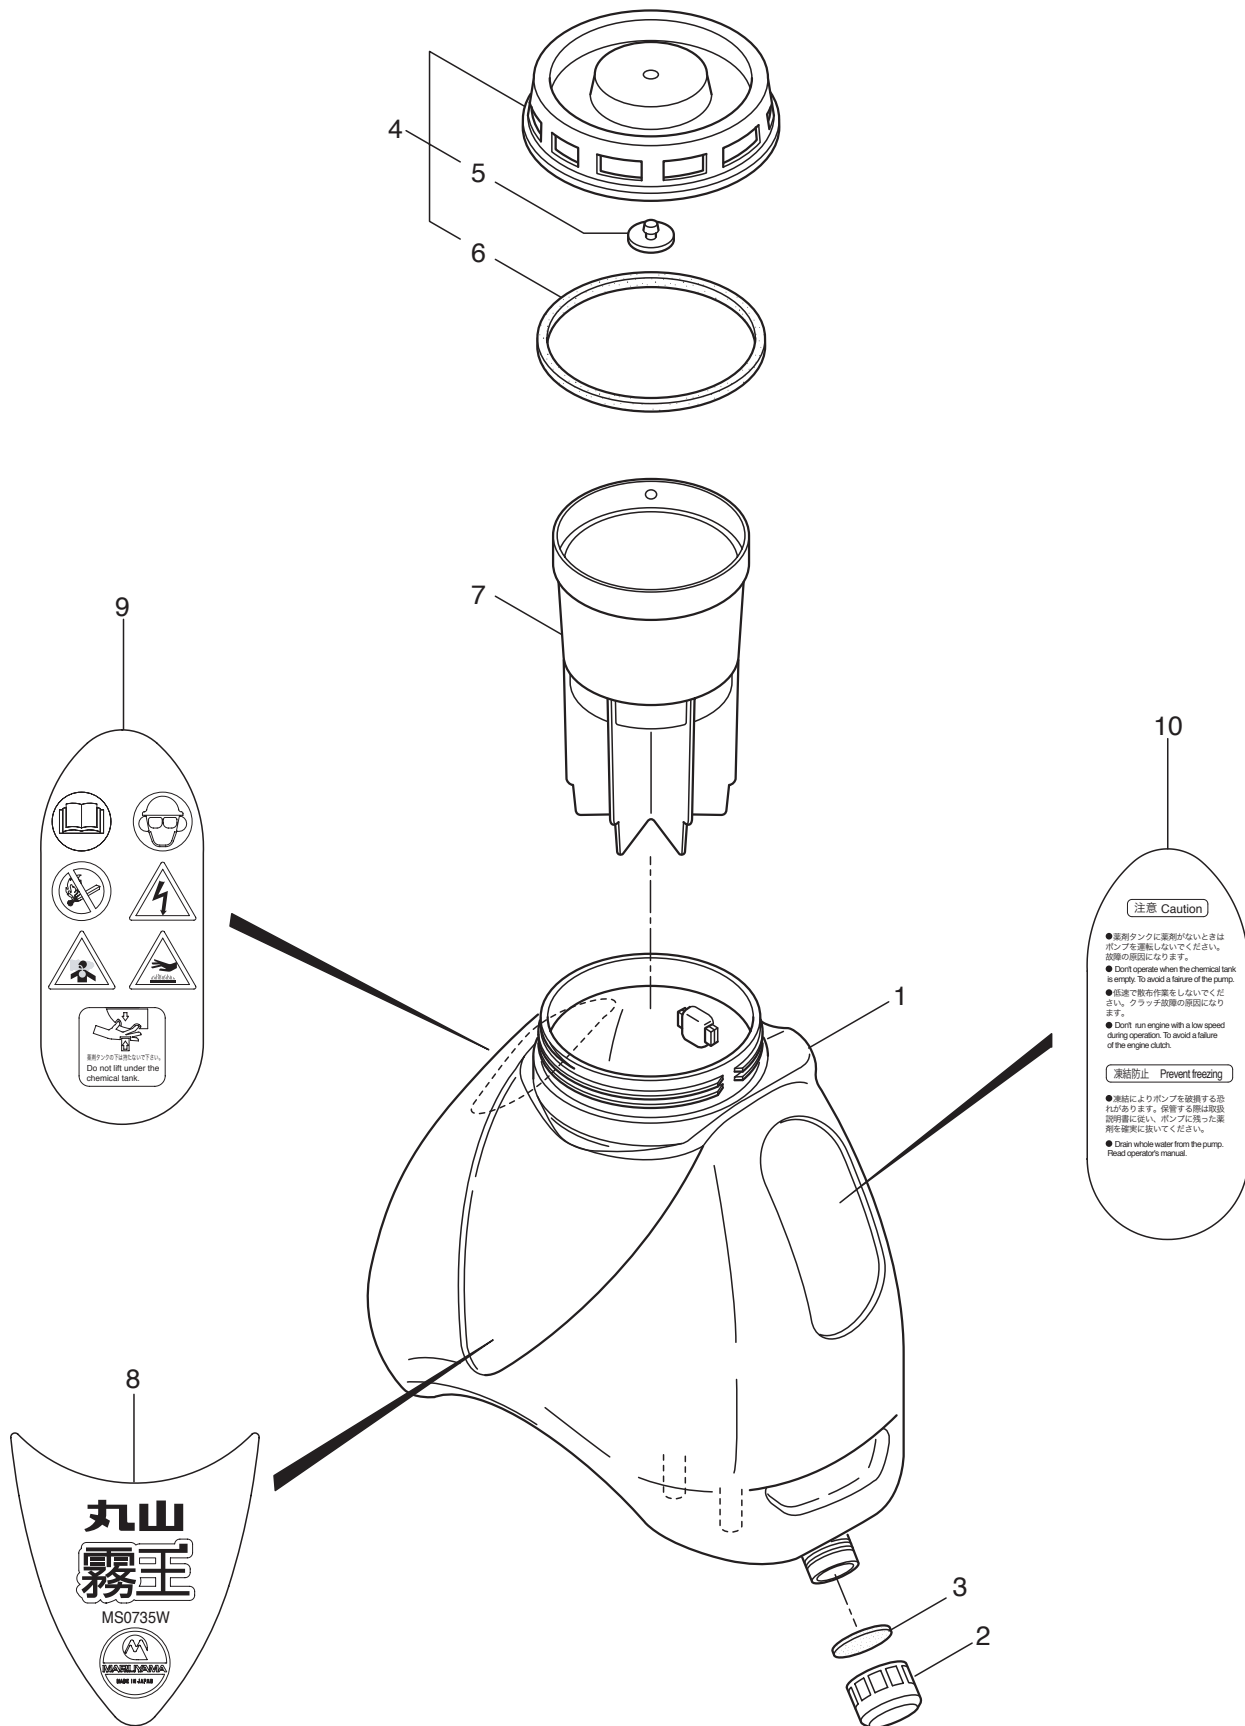

2. MS0735W CHEMICAL TANK

Ref. No.	Part No.	Part Name	Q'ty	Remarks
2-1	125692	Chemical Tank	1	25L
2-2	118147	Cap	1	10B5/10
2-3	029299	Packing	1	36XT3.0
2-4	121853	Cap, Chemical Tank	1	Incl.5,6
2-5	074257	Valve	1	
2-6	022362	Packing	1	
2-7	125061	Strainer	1	
2-8	126283	Label	1	MS0735W
2-9	126285	Label	1	
2-10	126286	Label	1