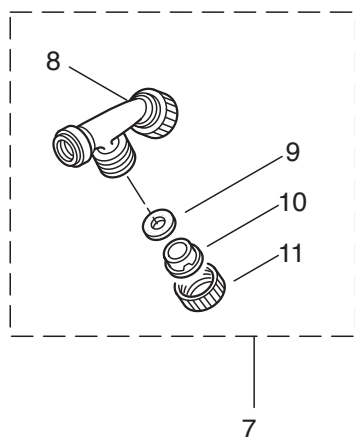

7. MS0735W
ACCESSORIES

Ref. No.	Part No.	Part Name	Q'ty	Remarks
7-1	118267	Hose Ass'y	1	7.5X1300 Incl.2,3
7-2	013572	Packing	1	11.5X16XT1.5
7-3	074369	Packing	1	7X11.5X1.5T
7-4	105891	Ball Cook	1	PF1/4XPF1/4
7-5	124040	Nozzle Pipe Ass'y	1	G1/4 8-680 Incl.6
7-6	112850	Packing	1	11.5X15.5XT1.5
7-7	117958	Wide Nozzle Ass'y	1	NH-V-2M-2-D5 Incl.8~11
7-8	103170	Nozzle Pipe	1	H-606
7-9	103171	Packing	2	H-704
7-10	118266	Nozzle Plate	2	NN-D-5
7-11	103173	Cap	2	
7-12	126287	Instruction Manual	1	MS0753W