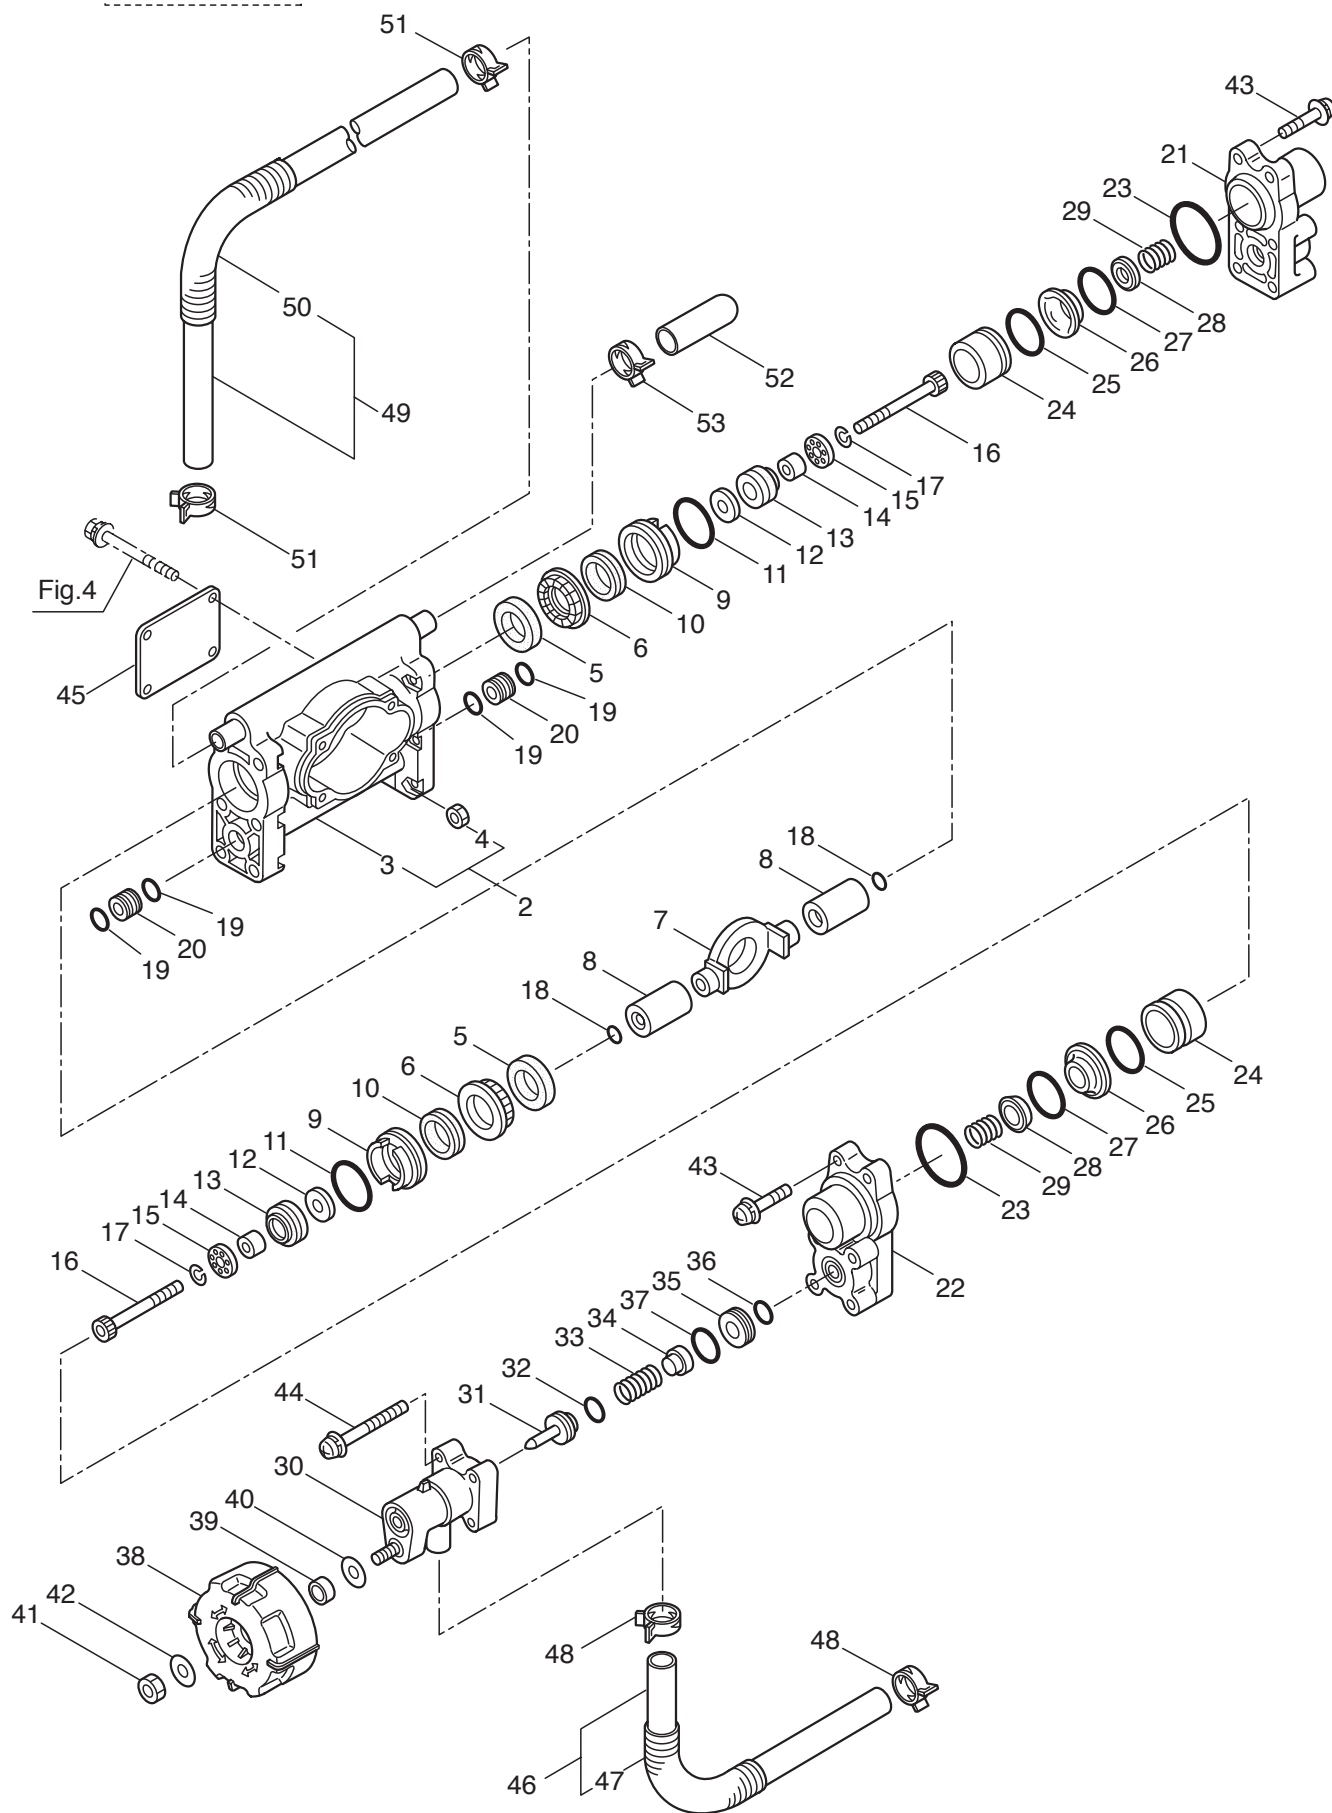

3. MS0753W
POWER SPRAYER

1— 2~53, 4-1~4-9

Ref. No.	Part No.	Part Name	Q'ty	Remarks
3-1	126278	Pump Ass'y	1	Incl.2~53,4-1~4-9
3-2	125673	Crankcase Ass'y	1	MS059 Incl.3,4
3-3	125674	Crankcase	1	MS059
3-4	081238	Nut	12	M5X0.8
3-5	102683	Oil Seal	1	G16244
3-6	106190	Collar	2	
3-7	121179	Connecting Rod	1	
3-8	125680	Sleeve	2	16X32
3-9	102358	Seal Retainer	2	
3-10	112252	Packing	2	
3-11	013977	O-Ring	2	S26
3-12	043426	Suction Valve Seat	2	5X17X2.8
3-13	100441	Piston Packing	2	20.5
3-14	023357	Suction Valve Collar	2	5X8X10
3-15	022023	Suction Valve Stopper	2	5X16X3
3-16	125681	Bolt	2	M5X50X22
3-17	015848	Spring Washer	2	M5
3-18	021549	O-Ring	2	P5
3-19	014175	O-Ring	4	P9
3-20	100554	Spacer pipe	2	6X12X10
3-21	103128	Cylinder Head(A)	1	
3-22	102634	Cylinder Head(B)	1	
3-23	013983	O-Ring	2	S31.5
3-24	125682	Cylinder Pipe	2	20X26X22
3-25	023172	O-Ring	2	P22
3-26	125683	Valve Seat	2	
3-27	103575	O-Ring	2	23X1.5
3-28	043723	Discharge Valve	2	16X1.5
3-29	043360	Discharge Valve Spring	2	
3-30	103132	Spring Case	1	
3-31	121618	Spring Retainer	1	
3-32	011682	O-Ring	1	P10
3-33	121620	Compression Coil Spring	1	
3-34	121619	Discharge Valve	1	
3-35	103746	Valve Seat	1	
3-36	011343	O-Ring	1	P10A
3-37	011346	O-Ring	1	P14
3-38	107198	Handle	1	
3-39	103270	Collar	1	8X10X5.3
3-40	020012	Washer	5	8.5X14XT0.5
3-41	081039	Nut	1	M8
3-42	014065	Washer	1	M8
3-43	121956	Screw	8	M5X32(SMK)
3-44	816036	Screw	4	M5X60(SMK)
3-45	125801	Plate	1	

3. MS0753W POWER SPRAYER

1 — 2~53, 4-1~4-9

Ref. No.	Part No.	Part Name	Q'ty	Remarks
3-46	122175	Hose Ass'y	1	Incl.47
3-47	122177	Tube	1	15.2X19.5X120
3-48	103033	Band	2	150-05-00
3-49	126066	Hose Ass'y	1	Incl.50
3-50	118337	Tube	1	15X19.5X180
3-51	103033	Band	2	150-05-00
3-52	125690	Cap	1	
3-53	043972	Band	1	125-06-00