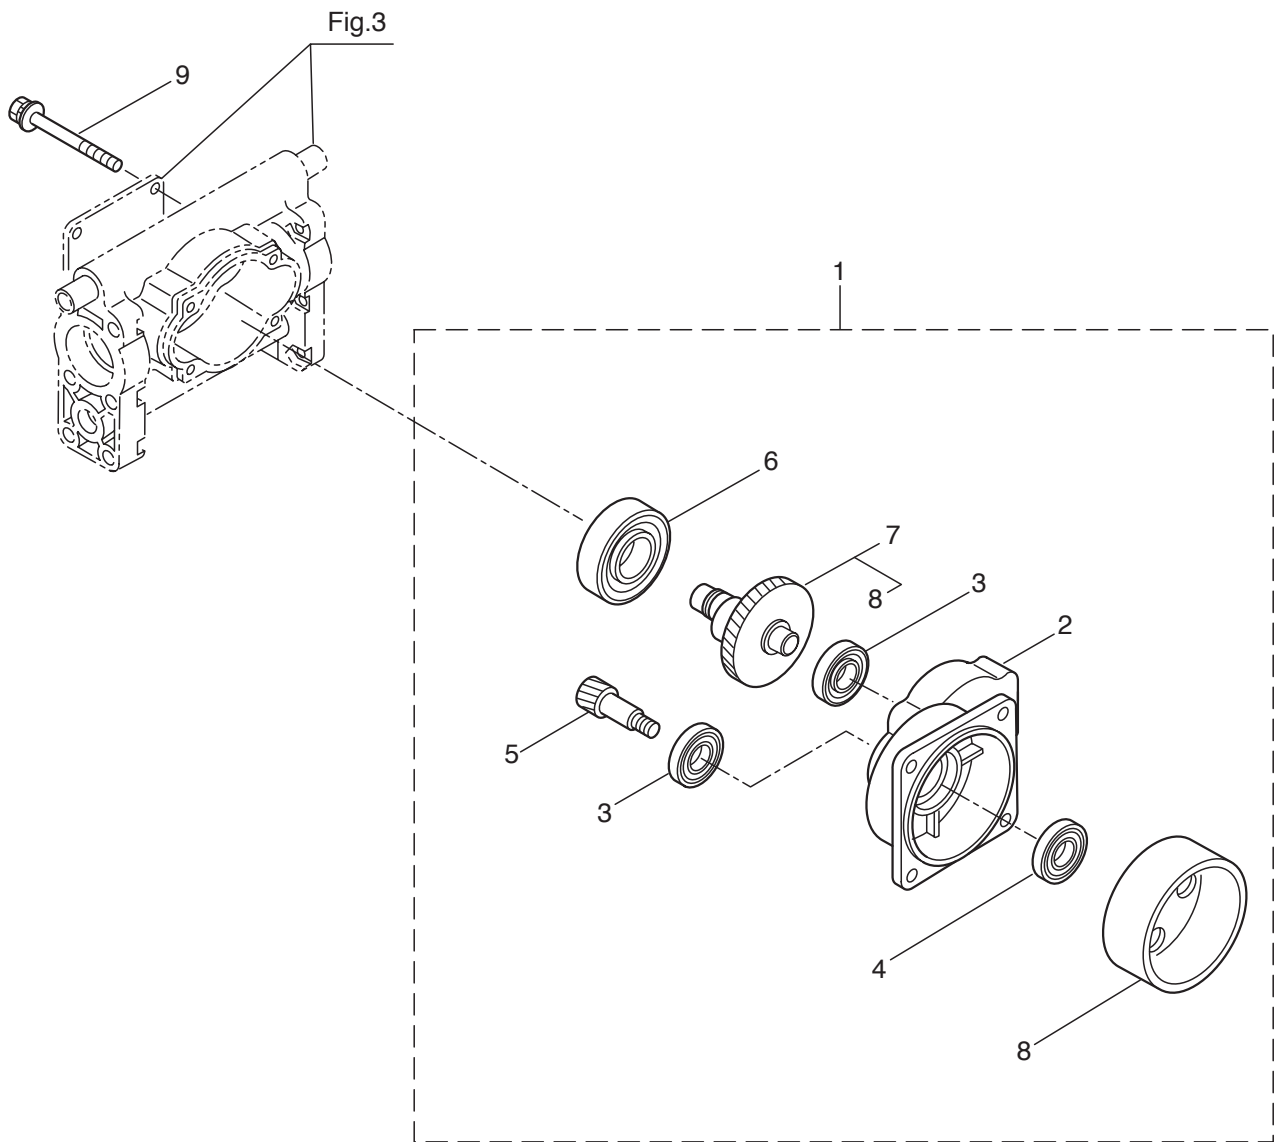

4. MS0735W
REDUCTION GEAR

Ref. No.	Part No.	Part Name	Q'ty	Remarks
4-1	126279	Reduction Gear Ass'y	1	Incl.2~8
4-2	125685	Gear Case	1	
4-3	102680	Bearing	2	#6000ZZ
4-4	112184	Bearing	1	6000DDU(NSK)
4-5	125686	Pinion Gear	1	
4-6	103144	Bearing	1	#6004ZZ
4-7	126280	Crankshaft	1	Incl.8
4-8	103627	Clutch Drum	1	
4-9	126059	Bolt	4	M6X60(SMK)