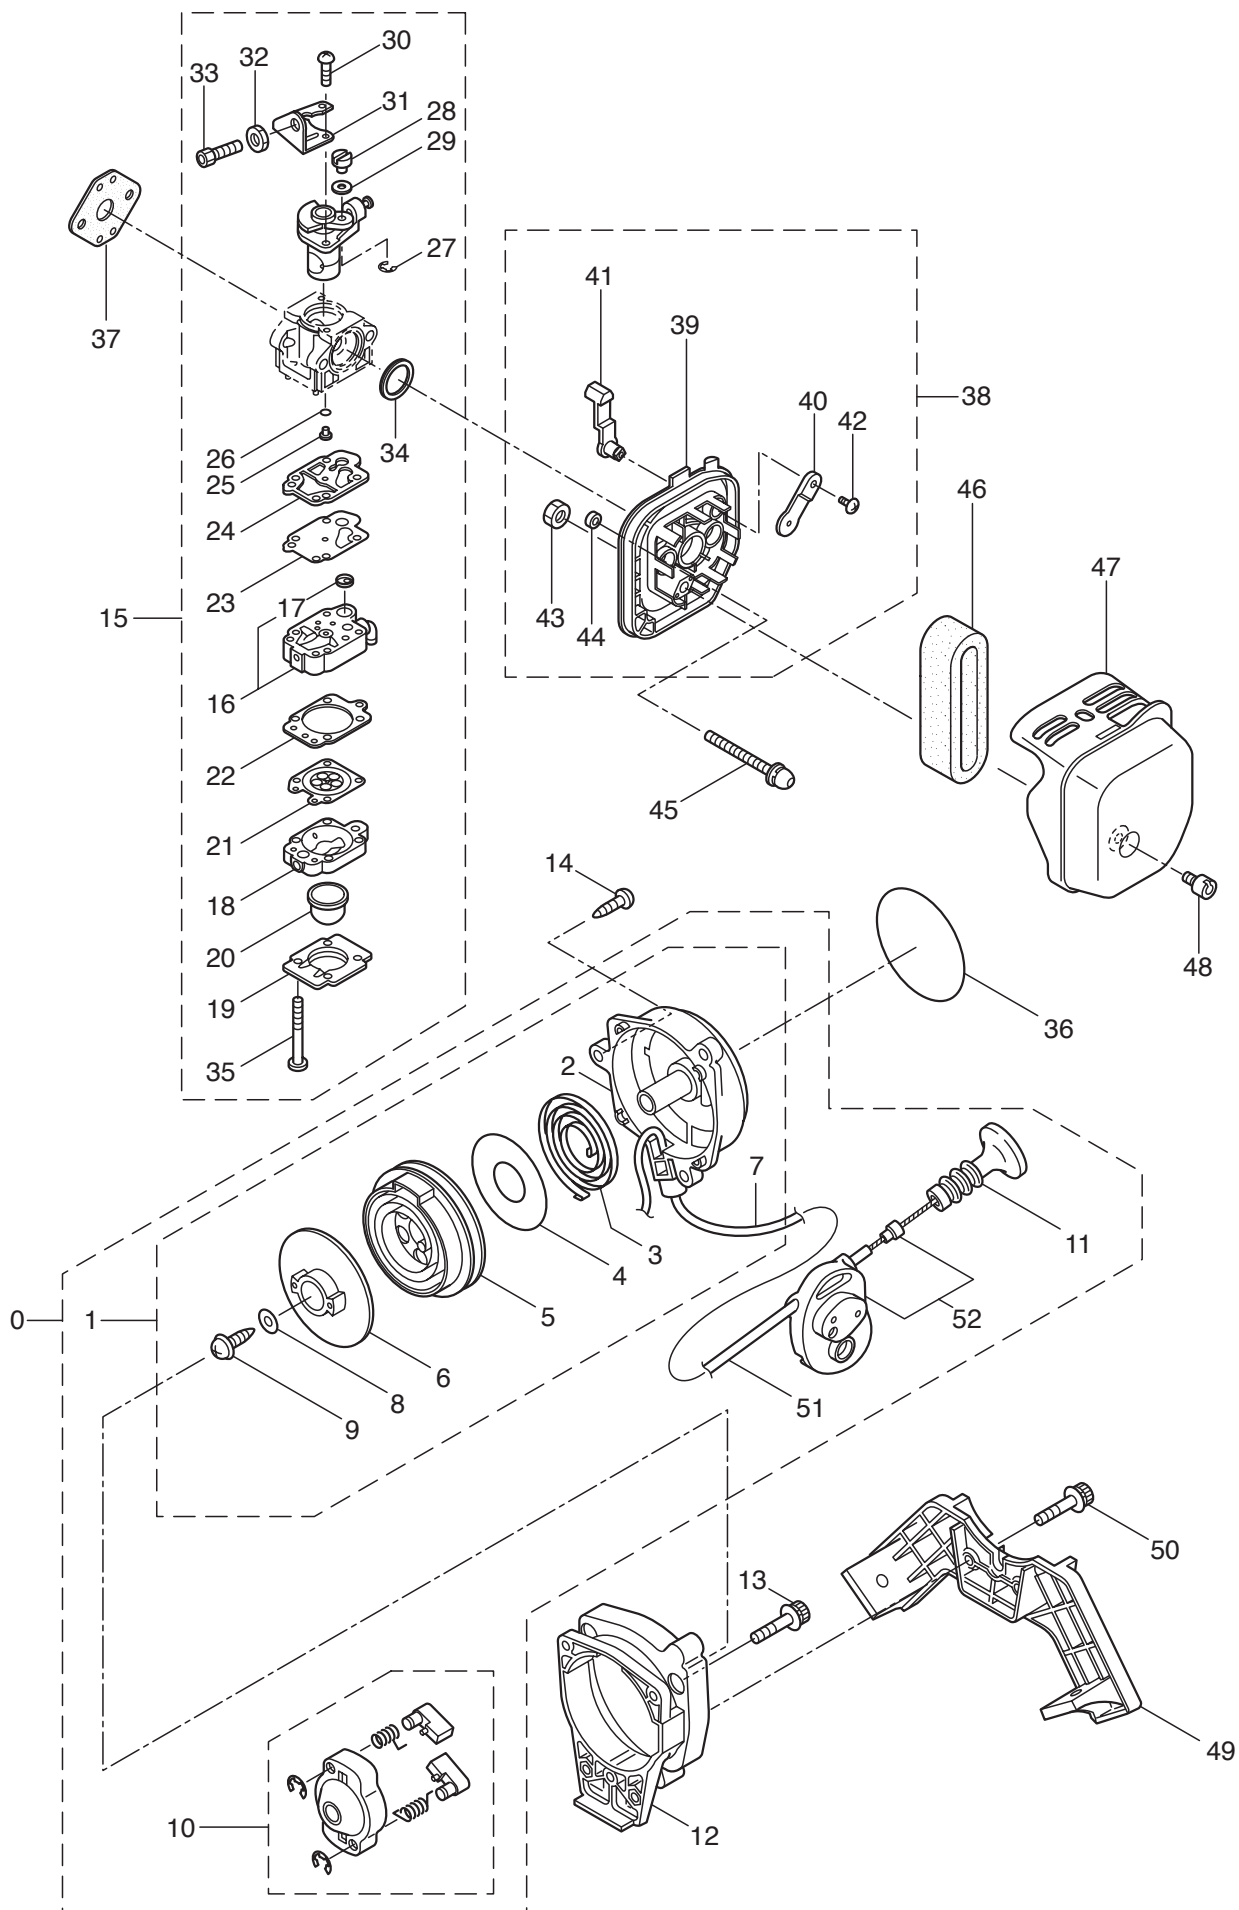

6. MS0735W
CARBURETOR, RECOIL STARTER

Ref. No.	Part No.	Part Name	Q'ty	Remarks
6-0	282359	Recoil Starter Ass'y	1	Incl.1~11,51,52
6-1	281454	Recoil Starter Ass'y	1	Incl.2~9
6-2	280163	Starter Case	1	
6-3	269495	Recoil Spring	1	
6-4	280114	Thrust Disk	1	
6-5	281455	Spring Case Ass'y	1	
6-6	280110	Pulley	1	
6-7	281621	Starter Rope	1	1230MM
6-8	269501	Washer	1	
6-9	269502	Screw	1	
6-10	269492	Starter Pulley Ass'y	1	
6-11	281335	Grip	1	
6-12	280168	Adapter Ass'y	1	M5
6-13	265726	Cap Screw	3	M4X16
6-14	280144	Tapping Screw	3	4X16
6-15	282958	Carburetor Ass'y	1	Incl.16~35
6-16	263739	Pump Body	1	Incl.17
6-17	261872	Screen	1	
6-18	262991	Purge Body	1	
6-19	262992	Cover Plate	1	
6-20	261874	Primer Bulb	1	
6-21	268501	Diaphragm, Metering	1	
6-22	262993	Gasket	1	
6-23	262994	Diaphragm, Fuel Pump	1	
6-24	282576	Gasket	1	
6-25	268574	Main Jet	1	
6-26	261871	O-Ring	1	
6-27	261876	E-Ring	1	
6-28	261658	Swivel	1	
6-29	264678	Washer	1	
6-30	261875	Screw	2	
6-31	264677	Bracket	1	
6-32	261878	Nut	1	
6-33	261877	Adapter	1	
6-34	261657	Packing	1	
6-35	262996	Screw	4	
6-36	282960	Label	1	BE230(58)
6-37	261864	Gasket	1	
6-38	269033	Case Ass'y	1	Incl.39~44
6-39	269026	Case Body	1	
6-40	269028	Valve	1	
6-41	269029	Lever	1	
6-42	269032	Screw	1	3.5X8
6-43	081028	Nut	1	M5X0.8
6-44	269051	Sleeve	2	5.5X7.1X3