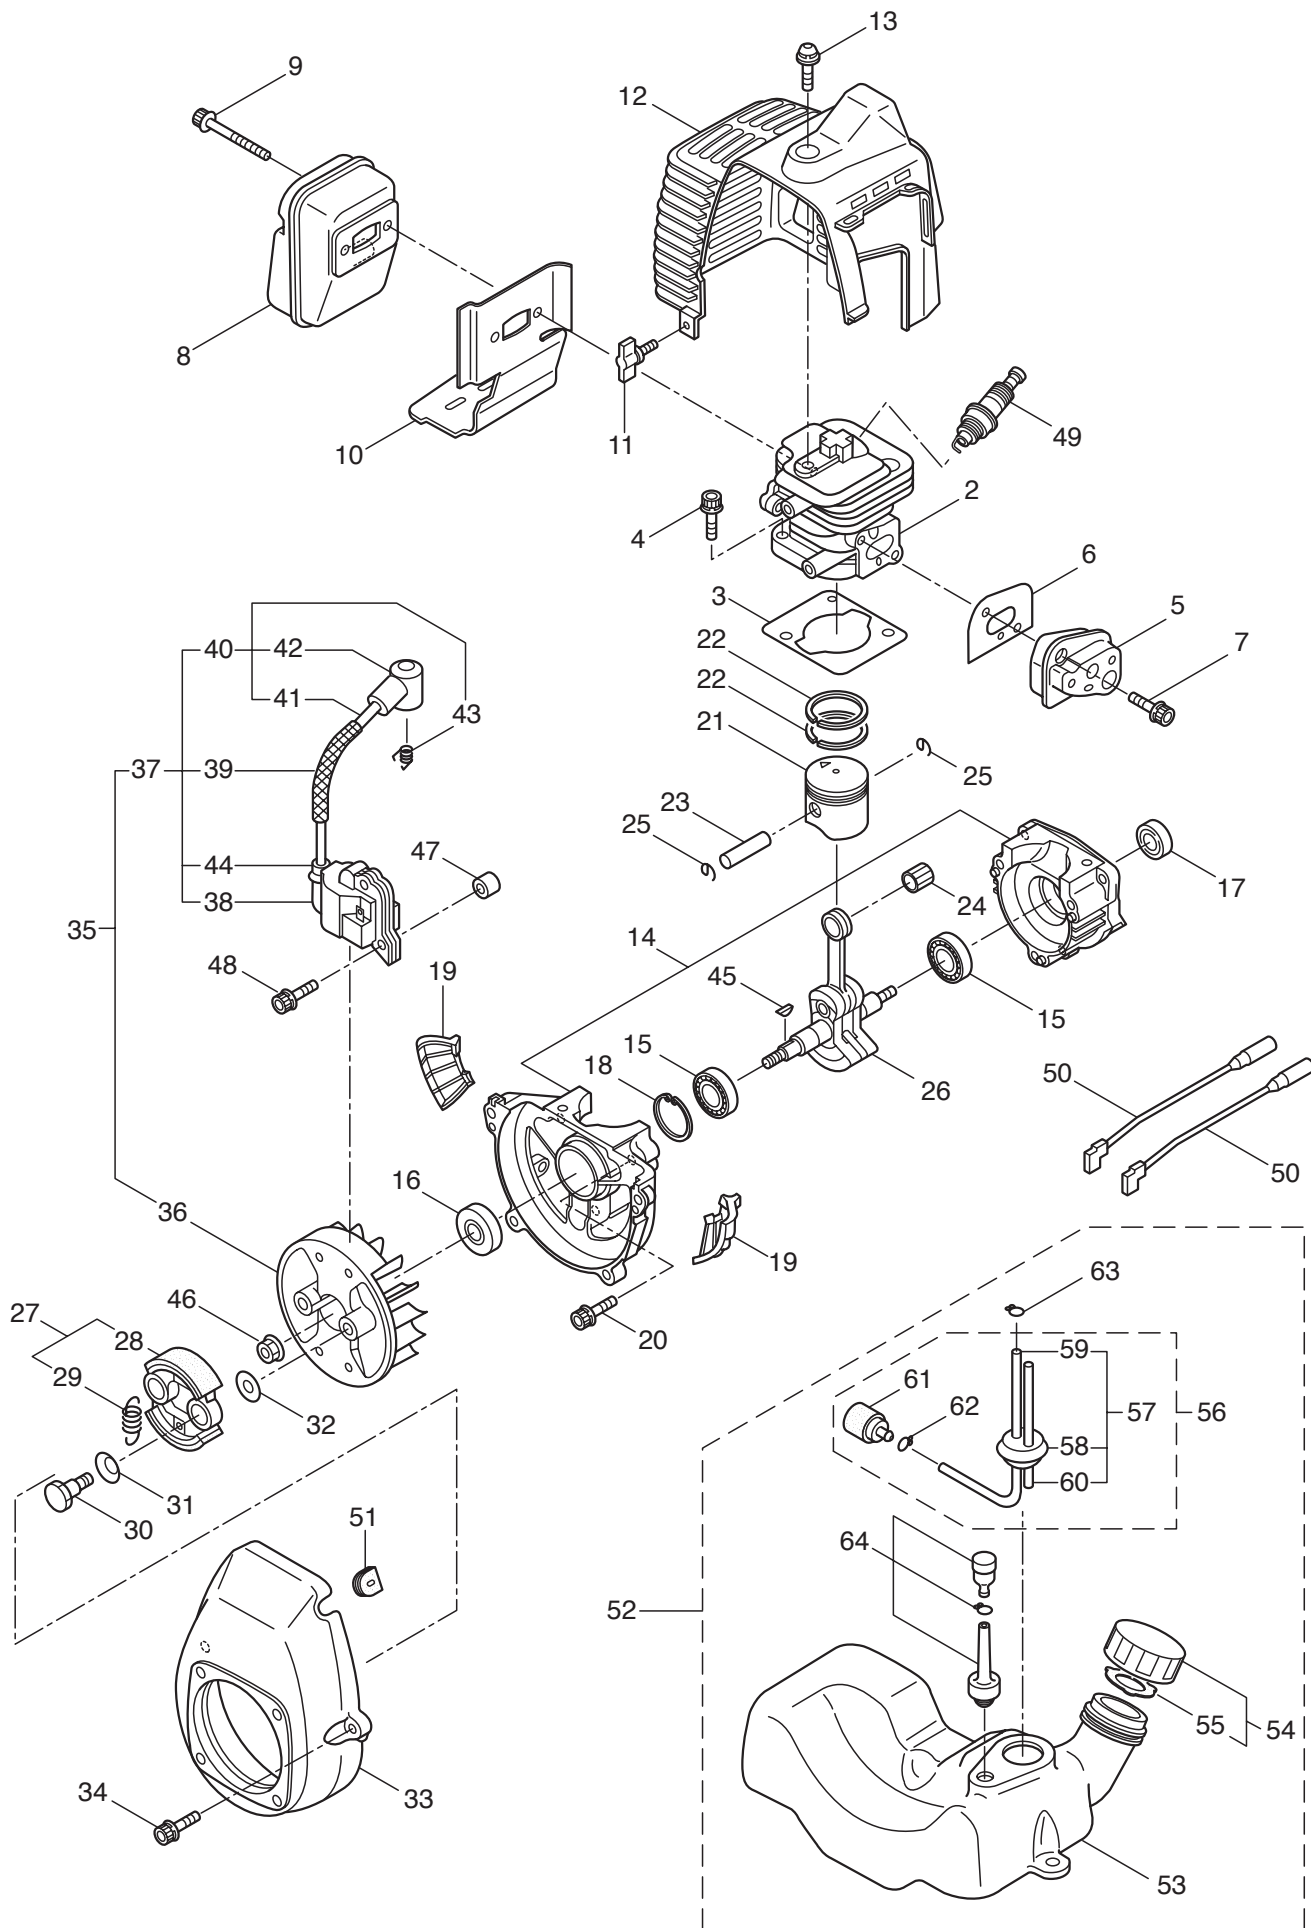

5. MS0735W
ENGINE

Ref. No.	Part No.	Part Name	Q'ty	Remarks
5-1	858086	Engine	1	BE230P/49
5-2	266249	Cylinder	1	New gasket required
5-3	267178	Gasket	1	
5-4	267290	Cap Screw	2	M5X20
5-5	265802	Insulator	1	New gasket required
5-6	267049	Gasket	1	
5-7	265924	Cap Screw	2	M5X0.8X25L WSW
5-8	282835	Muffler Comp.	1	
5-9	266264	Cap Screw	2	M5X50
5-10	281340	Gasket	1	
5-11	281438	Knob	1	
5-12	281282	Top Cover	1	
5-13	267177	Screw	1	M5X16
5-14	267063	Crankcase	1	
5-15	280488	Bearing	2	PPL 6001
5-16	261492	Oil Seal	1	ISCD12287
5-17	261386	Oil Seal	1	ISCD12227
5-18	055185	Snap Ring	1	#28
5-19	264582	Screen	2	
5-20	261612	Cap Screw	3	M5X30
5-21	266467	Piston	1	
5-22	264891	Piston Ring	2	(2)required
5-23	261036	Piston Pin	1	5.7X8X23.5L
5-24	263957	Bearing, Needle	1	KTV81112EG12 B2
5-25	261576	Clip, Piston	2	
5-26	267193	Crankshaft/Conn. Rod Ass'y	1	
5-27	264887	Clutch Ass'y	1	Incl.28,29
5-28	264888	Clutch Shoe	2	(2)required
5-29	264889	Spring, Clutch	1	
5-30	264505	Bolt	2	
5-31	261777	Wave Washer	2	
5-32	261189	Washer	2	6X16.5XT1.2
5-33	268801	Fan Cover	1	
5-34	261250	Cap Screw	4	M5X20
5-35	269516	Magneto Ass'y	1	Incl.36~44
5-36	261356	Rotor/Fan	1	10701-31531
5-37	269512	Ignition Coil Ass'y	1	Incl.38~44
5-38	269513	Coil	1	
5-39	269418	Insulator	1	13144-60105,100
5-40	267403	Spark Plug Wire Ass'y	1	10756-40854 Incl.41~43
5-41	267404	Spark Plug Wire	1	12195-55155
5-42	261074	Plug Boot	1	10855-40131
5-43	261075	Connector	1	10805-40061
5-44	261072	Cap	1	10855-40101
5-45	261076	Woodruff Key	1	3X10